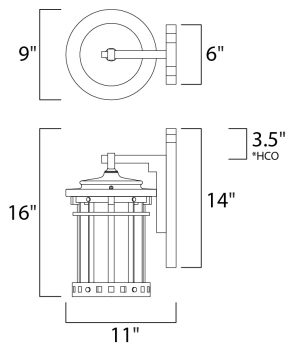

PRODUCT DESCRIPTION

Santa Barbara Cast is a transitional style collection from Maxim Lighting International in Sienna finish with Seedy glass.

MEASUREMENTS

DIMENSION : 9" W x 16" H x 11" Ext
BACK PLATE : 6" W x 14" H x 3.5" HCO
HANGING WEIGHT : 7 lb

LAMPING

INPUT VOLTAGE : 120V
BULB : 3 x 40W Incandescent E12 Candelabra , 120W Total
BULB INCLUDED : (Not Included)
DIMMABLE : Yes

FINISHES OPTION

Sienna (SE)

GLASS

Seedy CD

MATERIAL

Die Cast Aluminum

RATINGS

cETLus
Wet Location

ADDITIONAL

OPERATING TEMPERATURE:
-20°C (-4°F), 40°C (104°F)

Always consult a qualified electrician before installing any lighting product.